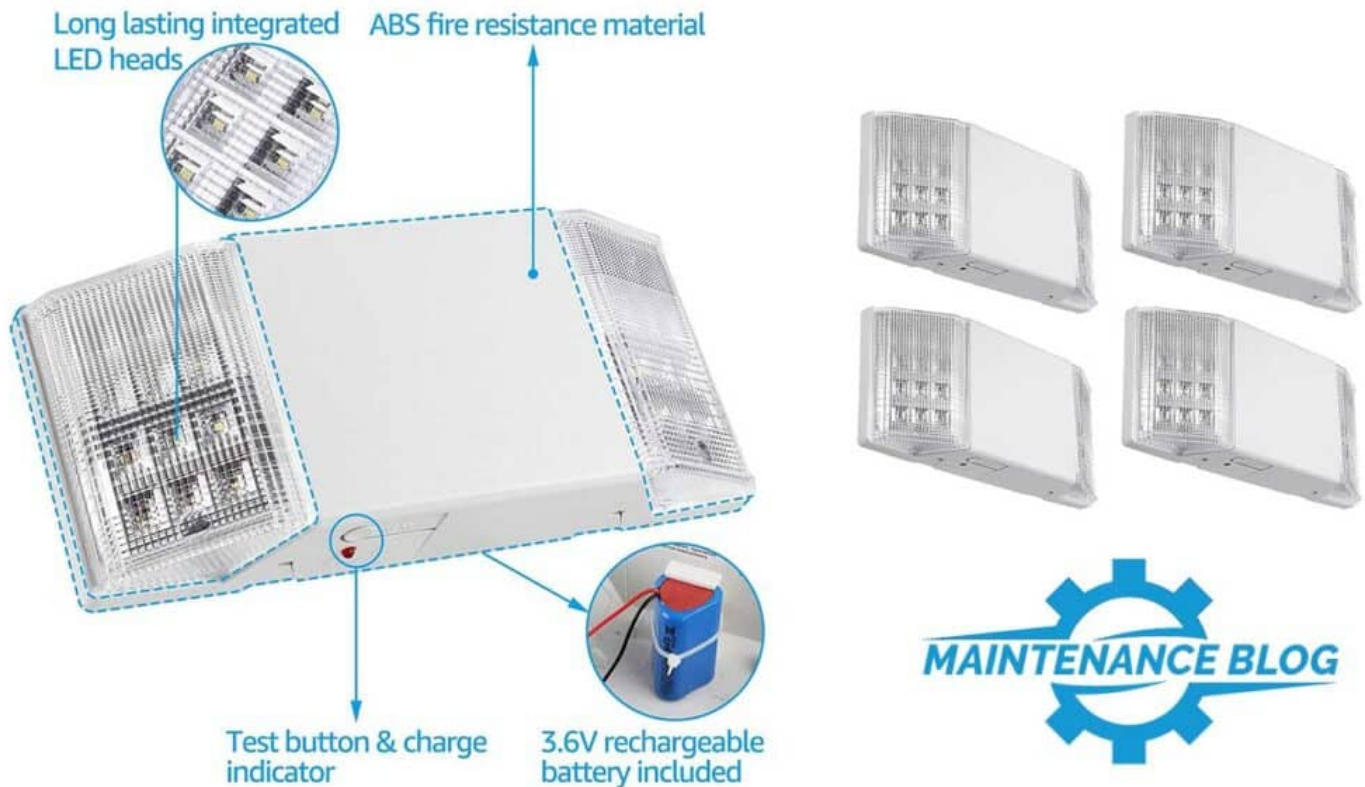

[Torchstar LED Emergency Light Fixture](#)

- **Strict Standard:** With a built-in 3.6V 1000mAh rechargeable battery, the emergency light can remain sufficiently bright for at least 90 minutes during power outages and ensure adequate evacuation times, which complies with the UL 924 Emergency Lighting and Exit Sign Regulations.
- **Thoughtful Design:** Designed with 12pcs LEDs and one bead lens per head, the LED emergency light with 6000K pure white light provides sufficient brightness to the darkness. This LED emergency light is much more compact than the traditional emergency light, occupying less space without affecting the existing furnishing style.
- **User Friendly:** The emergency light is easy to install without any fuss by following the instructions, even for normal people who are not electricians. It also comes with two voltage levels, which allows it to be used in commercial places with 277 volts or residences with 120 volts.

Note: To test the light, press the "TEST" button. When the button is released, the emergency light will turn on and then off.

- **Specifications** □ Wattage: 2.4W /Input voltage: AC 120V/ 277V /Working voltage: 3.6V DC /Battery type: Rechargeable battery /Waterproof rating: Damp location
- **Working temperature:** 32°- 104°/Luminous flux: 220lm/Finish color: Off-white/Material: ABS

[Click Here to Order From Amazon](#)