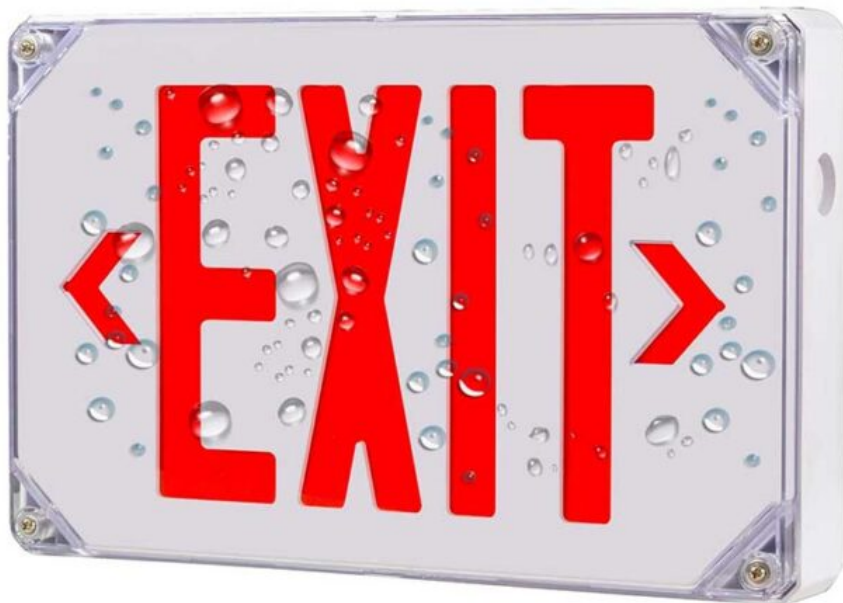

supermarkets, hallways, hotels, hospitals, offices, schools, restaurants, bars, apartments, office buildings, theatres, corridors, retail spaces, shopping malls, warehouses, etc. [Click Here to Order From Amazon.](#)

Product Specifications

- Type – Exit and Emergency Sign
- Light Type – LED
- Runtime – 90 min
- Letter Color – Red
- Material – Injection-molded Thermoplastic
- Fixture Color/ Finish – White
- Battery Included – Yes
- Battery Type – Ni-Cd (Nickel Cadmium)
- AC Voltage – 120-277V Dual voltage
- Shape – Rectangular/Square

Wet location Exit Signs with Battery Backup

Ciata Wet Location LED Emergency Exit Sign for Fire Escapes, Doors, and Hallways, Indoor and Outdoor Safety, Waterproof Wet Rated, Battery Backup

Ciata Wet Location LED Emergency Exit Sign

[Ciata Wet Location LED Emergency Exit Sign](#) Ultra-bright, energy efficient, long-